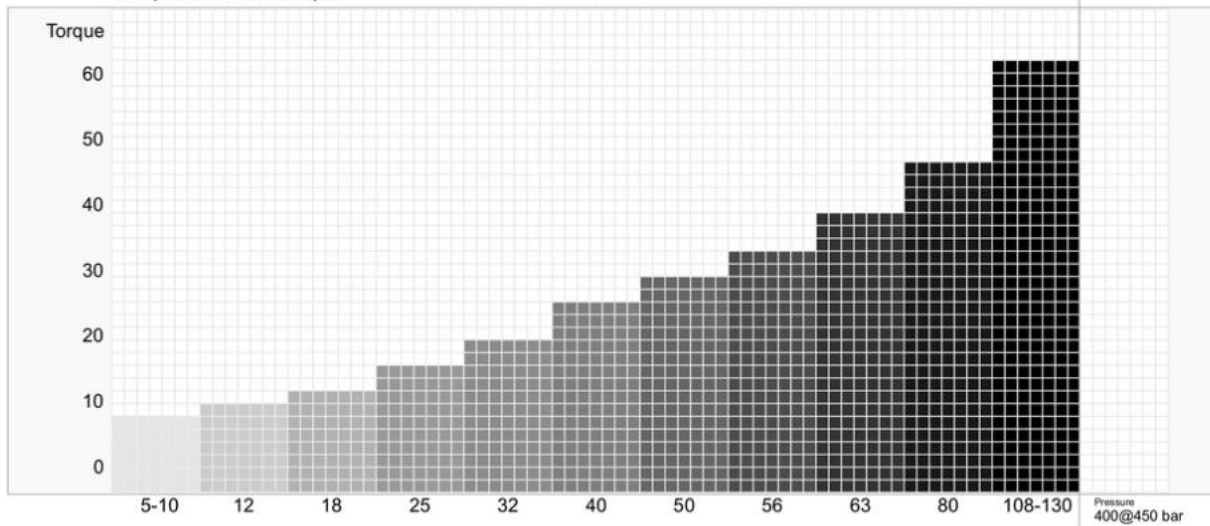

Compare Table of Torque

Efficiency of 2PEM Motors