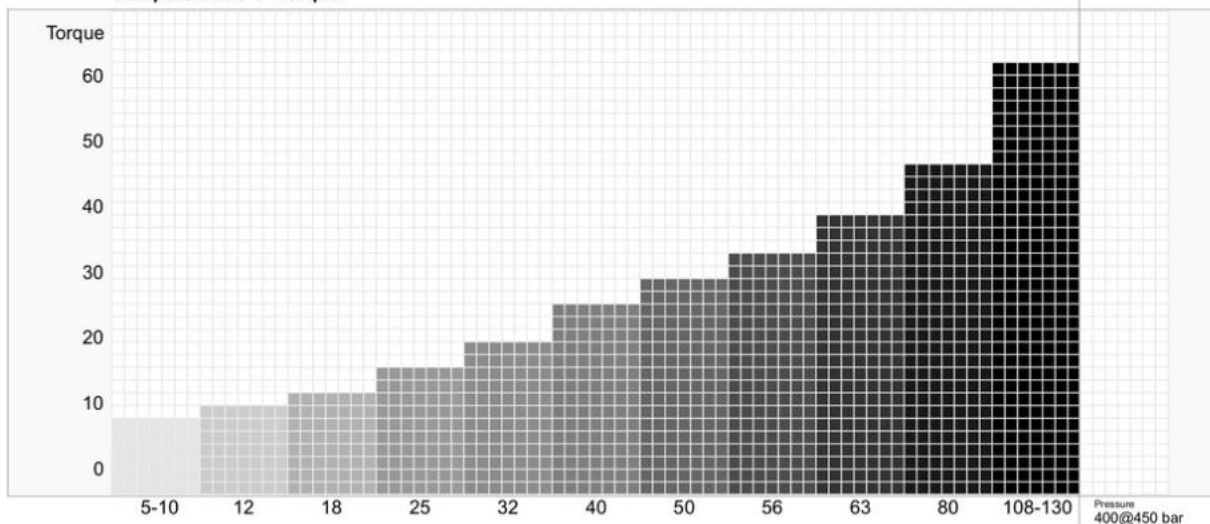

Compare Table of Torque

Efficiency of 2PEM Motors