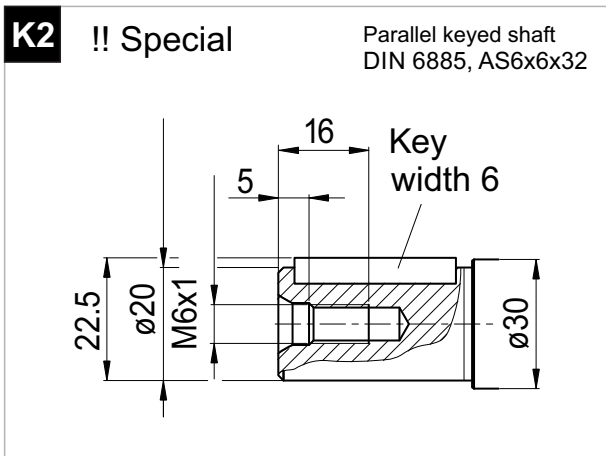

2PEM 18 - SAE B - 2 BOLT

ALL SPLINED AND KEYED

SPECIAL DIMENSION

SHAFTS AVAILABLE

(THE DIMENSIONS CHANGE
DEPENDS ON THE COUNTRIES)