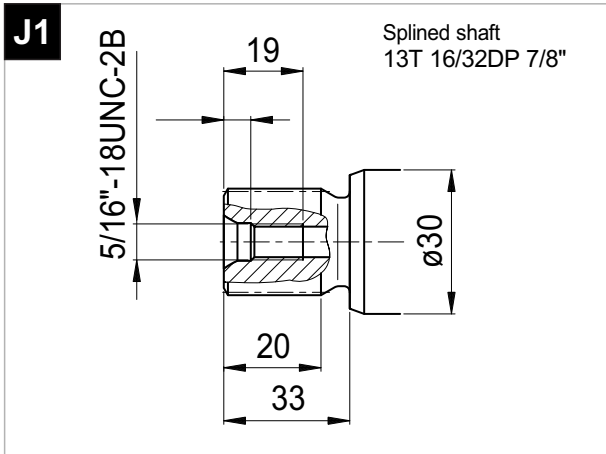

2PEM 18 - SAE B - 2 BOLT

ALL SPLINED AND KEYED

SPECIAL DIMENSION

SHAFTS AVAILABLE

(THE DIMENSIONS CHANGE
DEPENDS ON THE COUNTRIES)