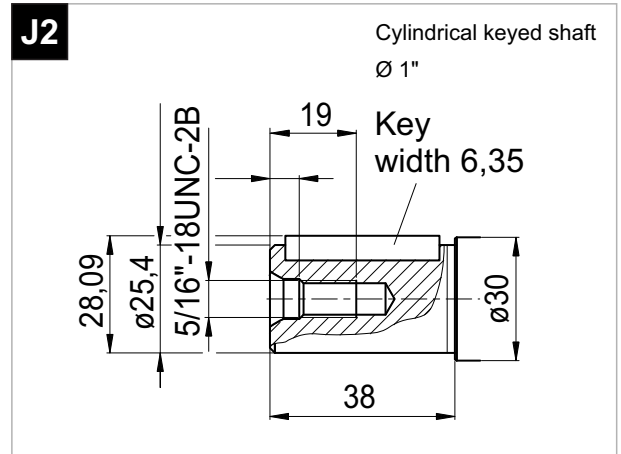

2PEM 18 - SAE B - 2 BOLT

ALL SPLINED AND KEYED

SPECIAL DIMENSION

SHAFTS AVAILABLE

(THE DIMENSIONS CHANGE
DEPENDS ON THE COUNTRIES)