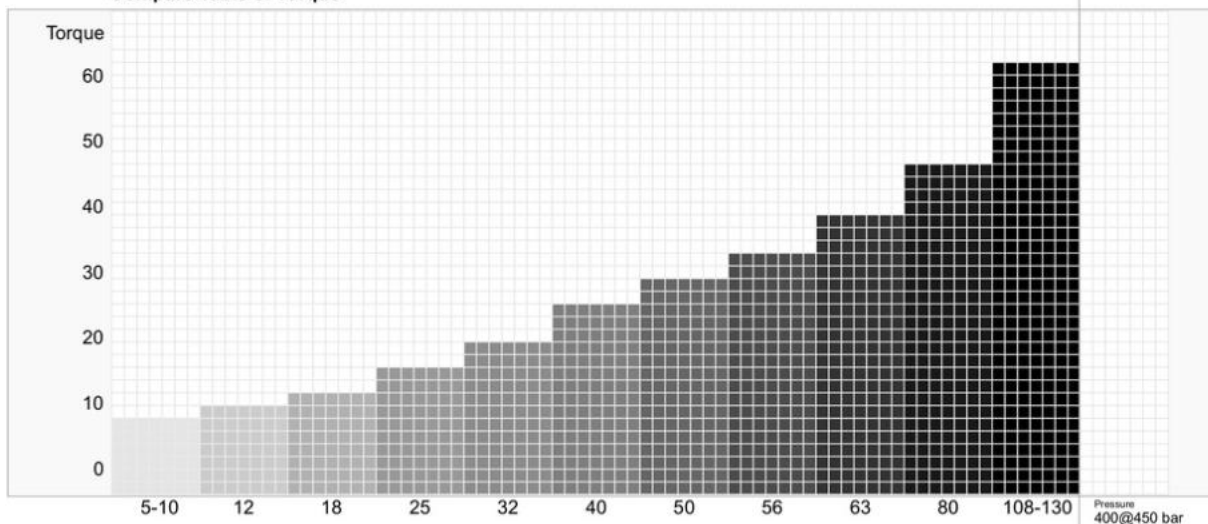

Compare Table of Torque

Efficiency of 2PEM Motors