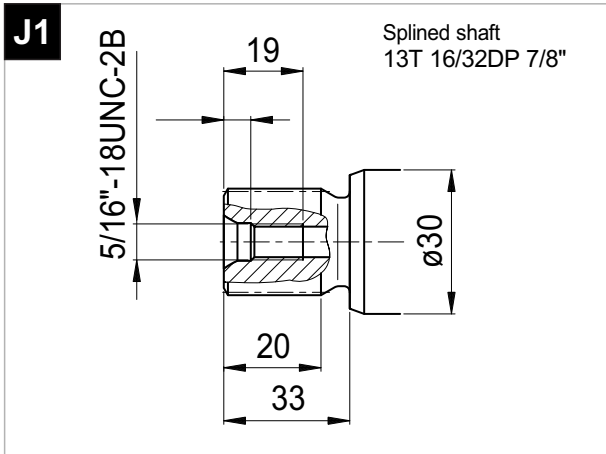

2PEM 10 - SAE B - 2 BOLT

ALL SPLINED AND KEYED

SPECIAL DIMENSION

SHAFTS AVAILABLE

(THE DIMENSIONS CHANGE
DEPENDS ON THE COUNTRIES)