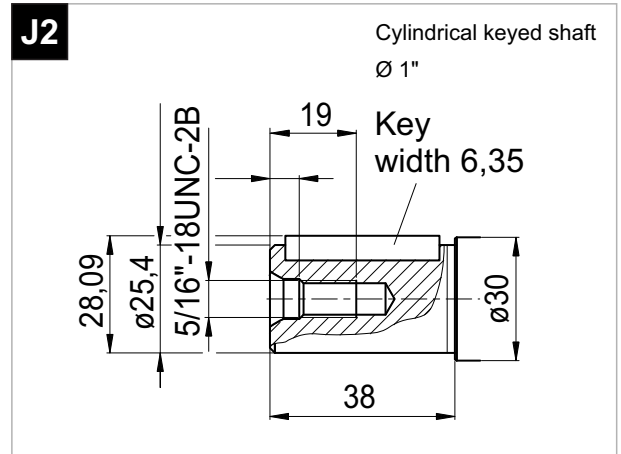

2PEM 10 - SAE B - 2 BOLT

ALL SPLINED AND KEYED

SPECIAL DIMENSION

SHAFTS AVAILABLE

(THE DIMENSIONS CHANGE
DEPENDS ON THE COUNTRIES)