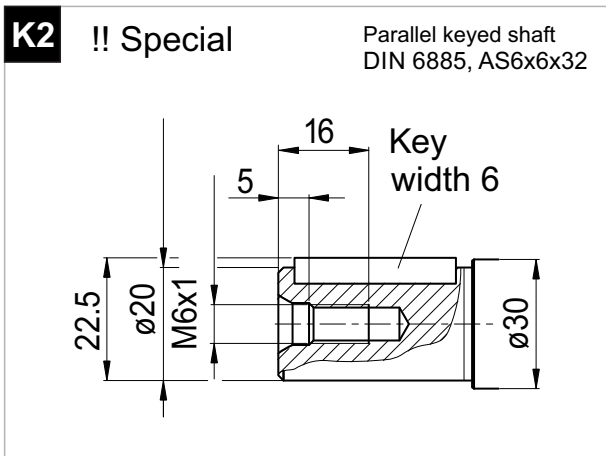

2PEM 10 - SAE B - 2 BOLT

ALL SPLINED AND KEYED

SPECIAL DIMENSION

SHAFTS AVAILABLE

(THE DIMENSIONS CHANGE
DEPENDS ON THE COUNTRIES)